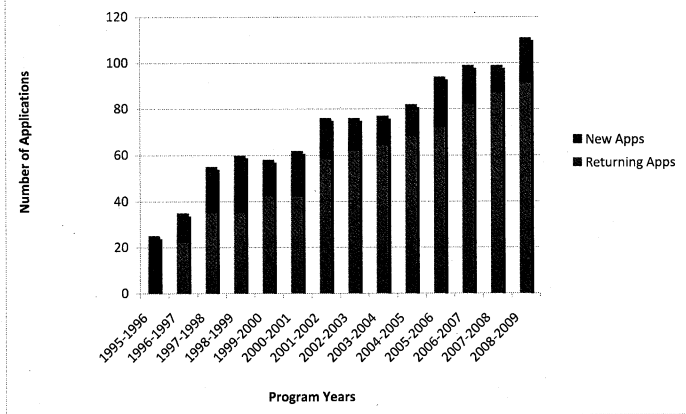

Meritorious Budget Awards Program Fact Sheet

The Association of School Business Officials (ASBO) International developed the Meritorious Budget Award (MBA) in 1995 to recognize school entities for achieving excellence in their budget presentation. Any school entity, including school districts, colleges and universities and educational service units, is eligible to participate.

* 111 Total applications were submitted to the Meritorious Budget Awards program in 2008-2009

* 82% of the total applications were submitted from returning applicants (91 school entities).

* 18% (20 schools) were first time applicants in 2008-2009. Of those, 14 received the MBA award.

MBA Program Applications